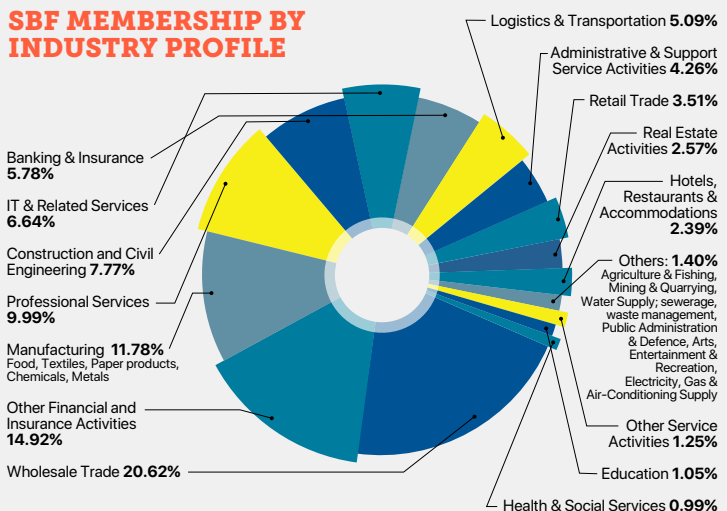

SBF MEMBERSHIP BY INDUSTRY PROFILE

Accurate as of 30 November 2021