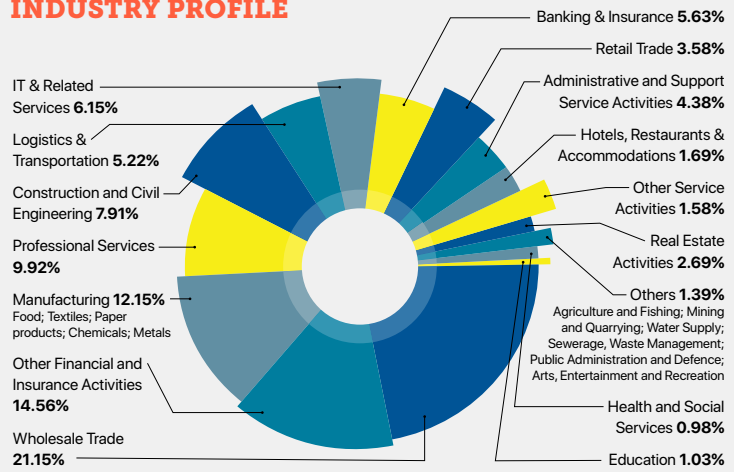

SBF MEMBERSHIP BY INDUSTRY PROFILE

Accurate as of 31 December 2020