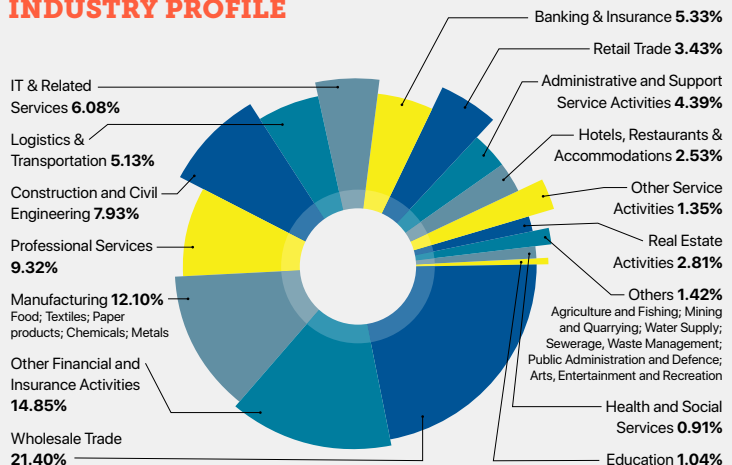

SBF MEMBERSHIP BY INDUSTRY PROFILE

ADVERTISING QUERIES

Abhishek Goswami
t. +65 6735 8681
e. abhishek.goswami@newbasecontent.com