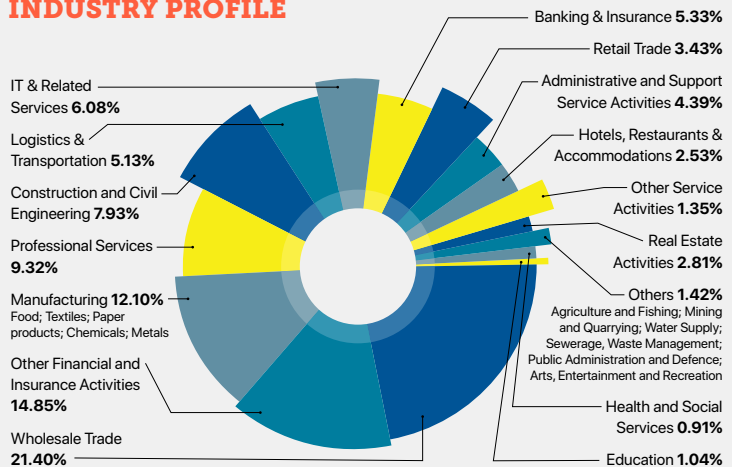

SBF MEMBERSHIP BY INDUSTRY PROFILE

ADVERTISING QUERIES

Seryn Wee | Commercial Director
t. +65 6735 8681 m. +65 9848 2287
e. seryn.wee@newbasecontent.com